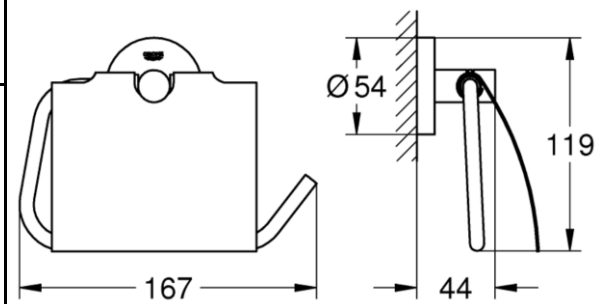

PROJECT		REF		REV	ITEM CODE	
LOCATION		DATE			PAGE	

SANITARY WARE SPECIFICATION SHEET

Item Descriptions	GROHE (Germany) "Essentials" Metal toilet paper holder with cover in brushed cool sunrise	<p>Illustration/ Drawing</p>
Dimensions	L167 x W44 x H119 mm	
Model	40367GN1	
Material / Finish	Metal / Brushed Cool Sunrise	
Country of origin	Germany	
Manufacturer	GROHE Limited	
Supplier	Acme Sanitary Ware Co. Ltd Mr. Eric Wong/ Mr. Don Yuen	
Contact Tel/Fax E-mail Website	(852) 2388-7171 / (852) 2710-8012 acme@acmesanitary.com.hk www.acmesanitary.com.hk	

Product Description

- material: metal
- with cover
- concealed fastening
- **GROHE StarLight finish**
- suitable for screwing (including screws and dowels) or gluing (glue 40 915 000 sold separately)

- Colour options:**
- 001 | StarLight Chrome
 - DC1 | SuperSteel
 - DA1 | Warm Sunset
 - A01 | Hard Graphite
 - AL1 | Brushed Hard Graphite
 - GL1 | Cool Sunrise
 - GN1 | Brushed Cool Sunrise
 - DL1 | Brushed Warm Sunset
 - BE1 | Polished Nickel
 - EN1 | Brushed Nickel